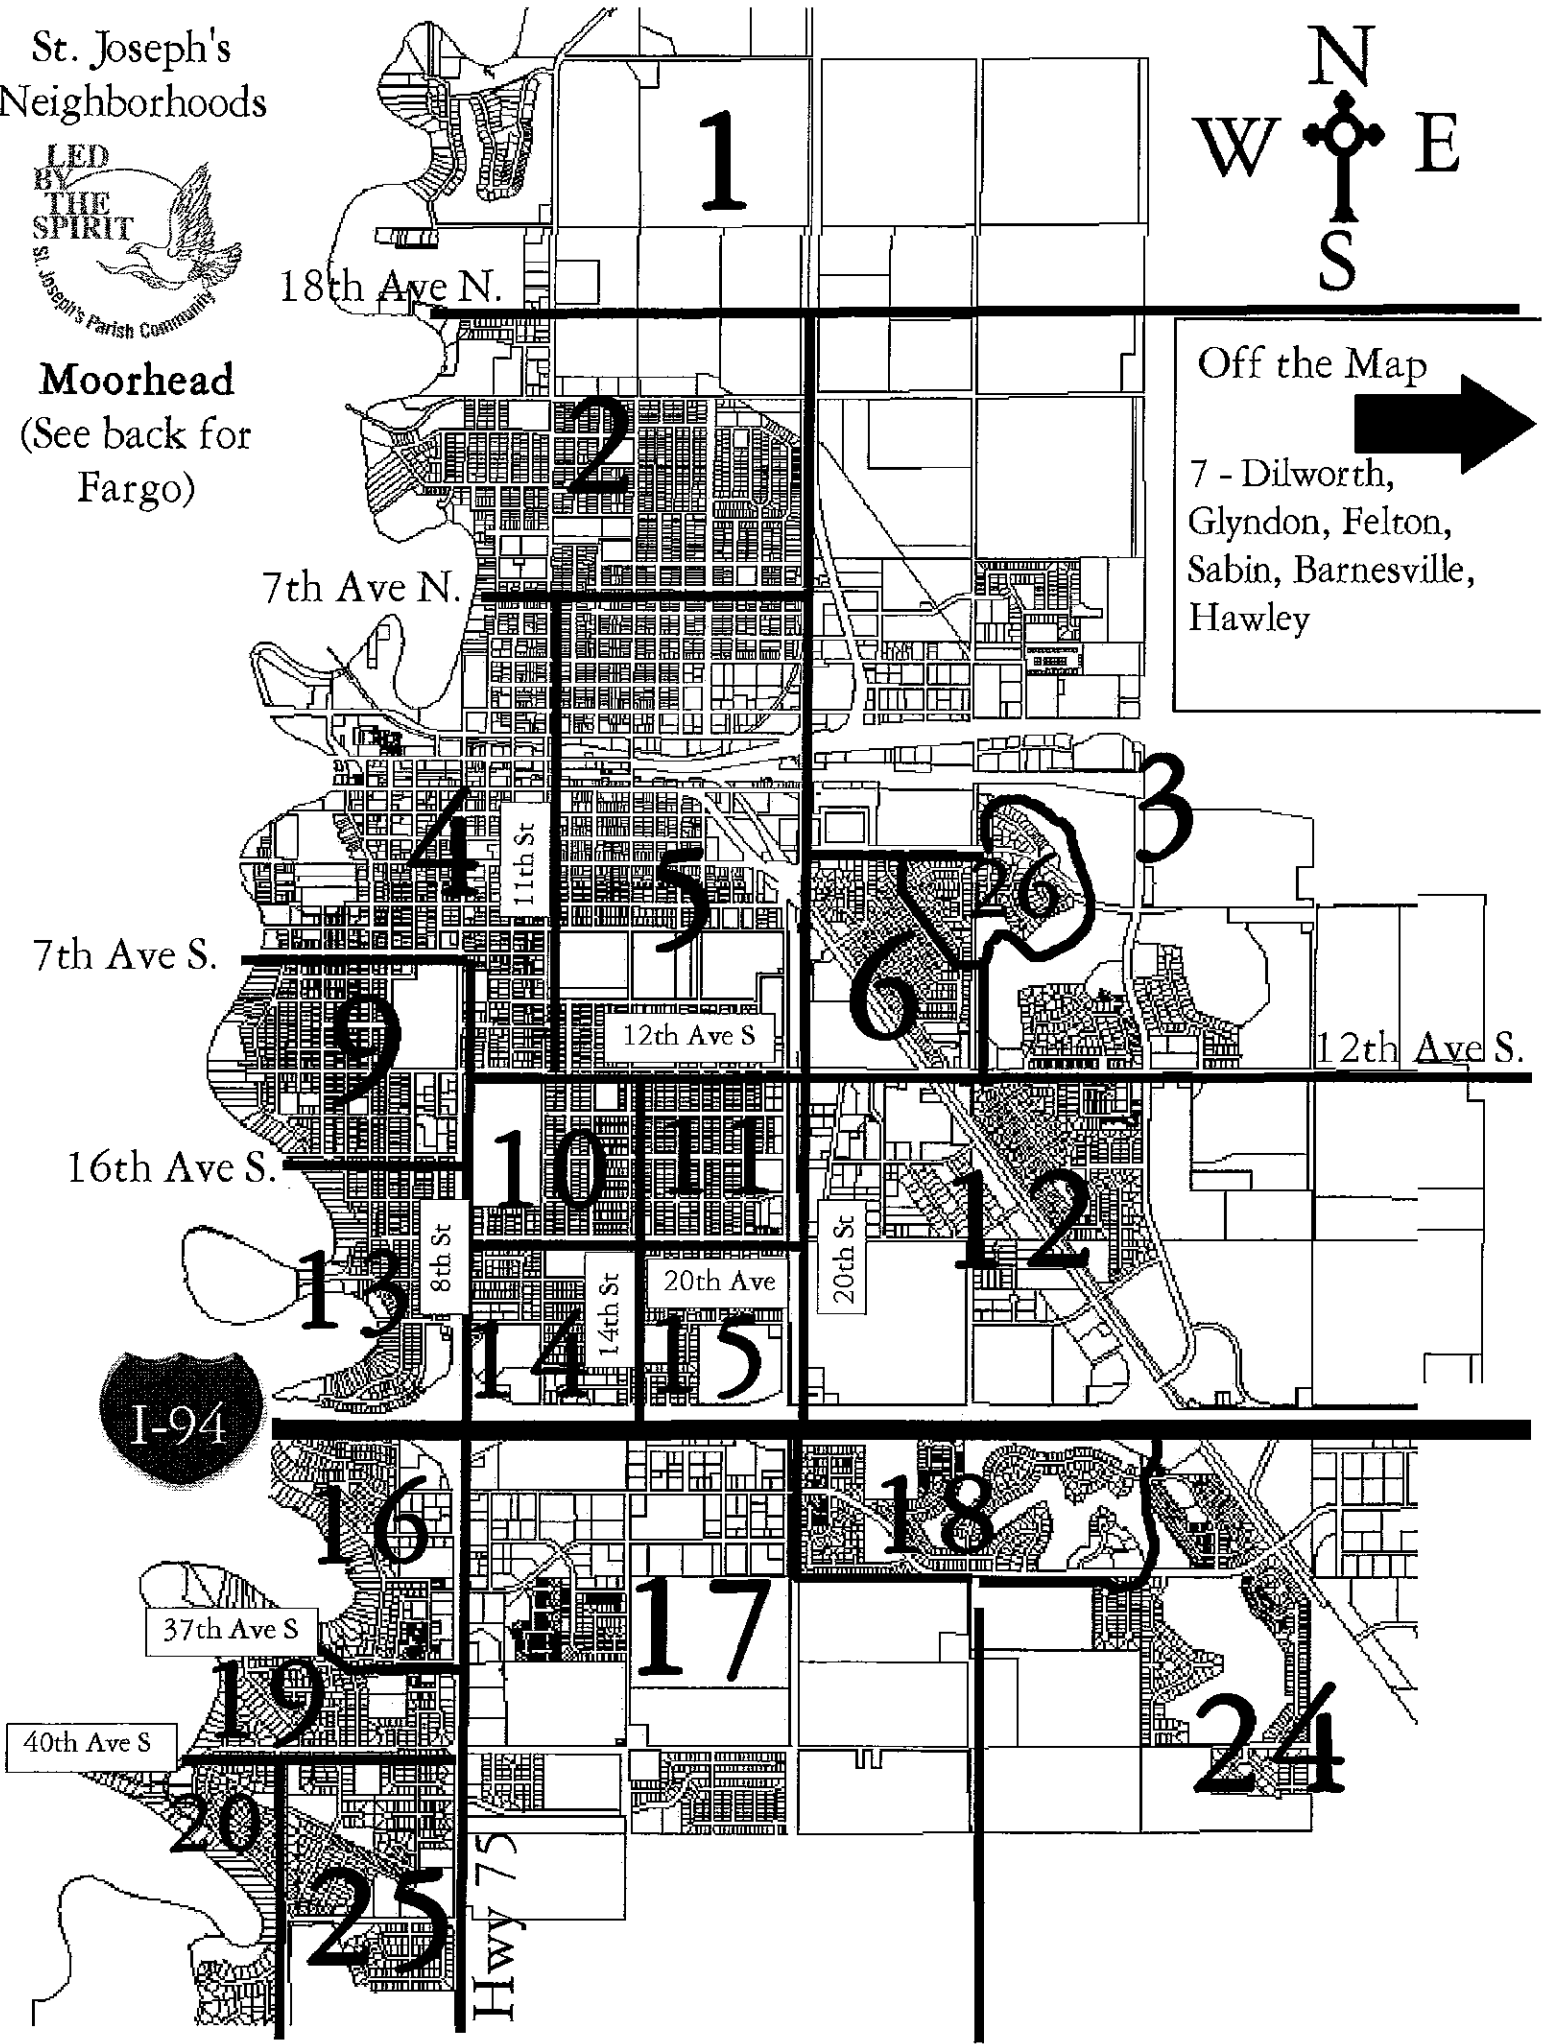

St. Joseph's
Neighborhoods

Moorhead
(See back for
Fargo)

Off the Map
➔
7 - Dilworth,
Glyndon, Felton,
Sabin, Barnesville,
Hawley

1

2

3

4

5

16

18

17

19

24

20

25

18th Ave N.

7th Ave N.

7th Ave S.

16th Ave S.

37th Ave S

40th Ave S

12th Ave S

12th Ave S.

20th Ave

Red
River

The Red
River of the North

West
Fargo